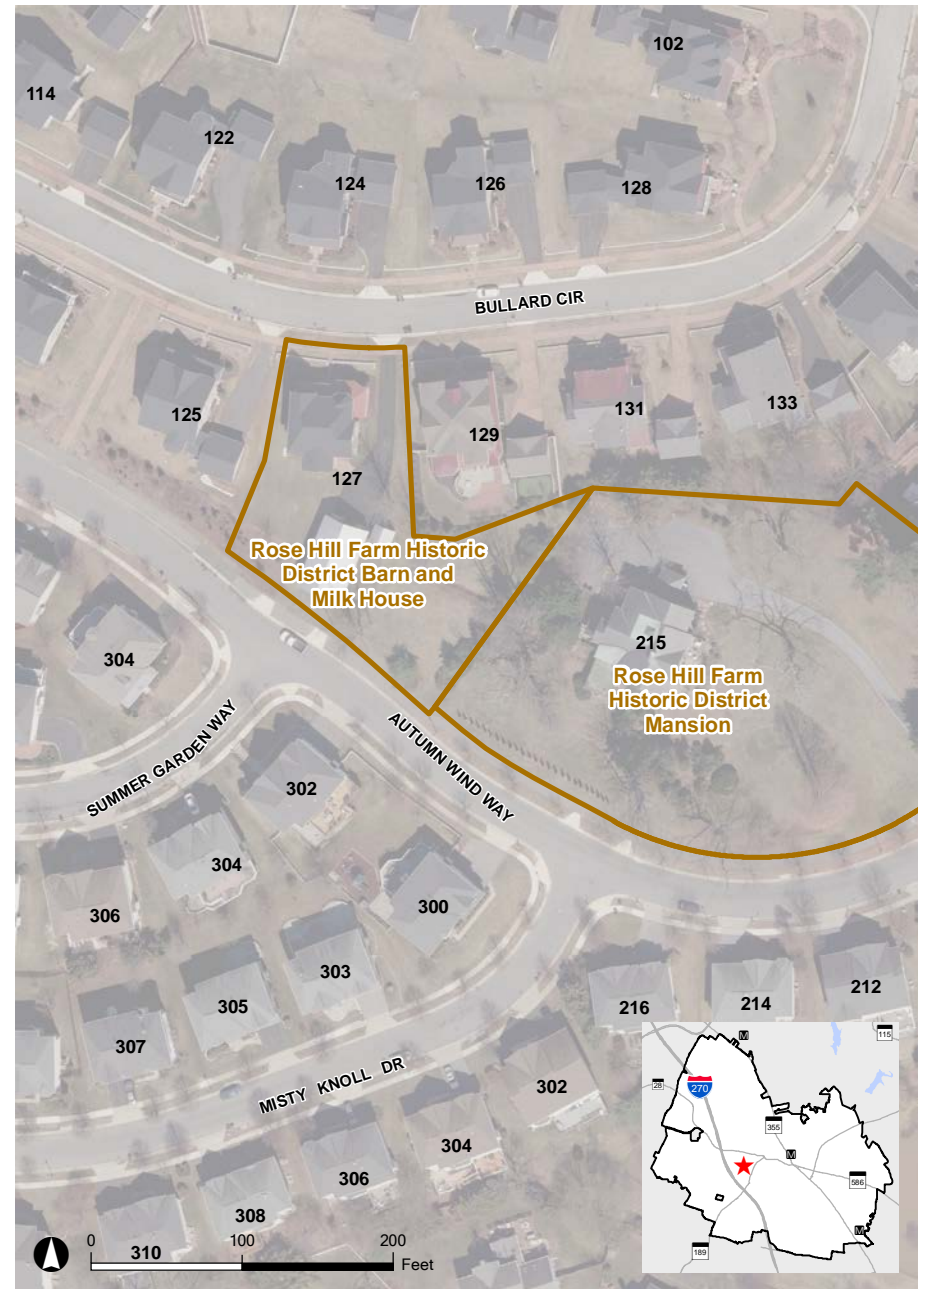

# Rose Hill Farm Barn & Milk House

127 Bullard Circle (related to Rose Hill Farm)

The Rose Hill Barn and Milk House is a good example of a small-scale 20th century agricultural barn and dairy. New discoveries in public health in the late 19th century led to requirements for the sanitary collection and storage of fresh milk in a separate building, distinct from the barn. This agricultural set is associated with the adjacent estate home of the Bullard family known as Rose Hill Mansion. The Barn and Milk House was built ca. 1900 by a previous owner, but Dr. Ernest Bullard assembled a large farm property that included this property, Rose Hill Mansion and Chesnut Lodge Sanatorium.

2014 Aerial